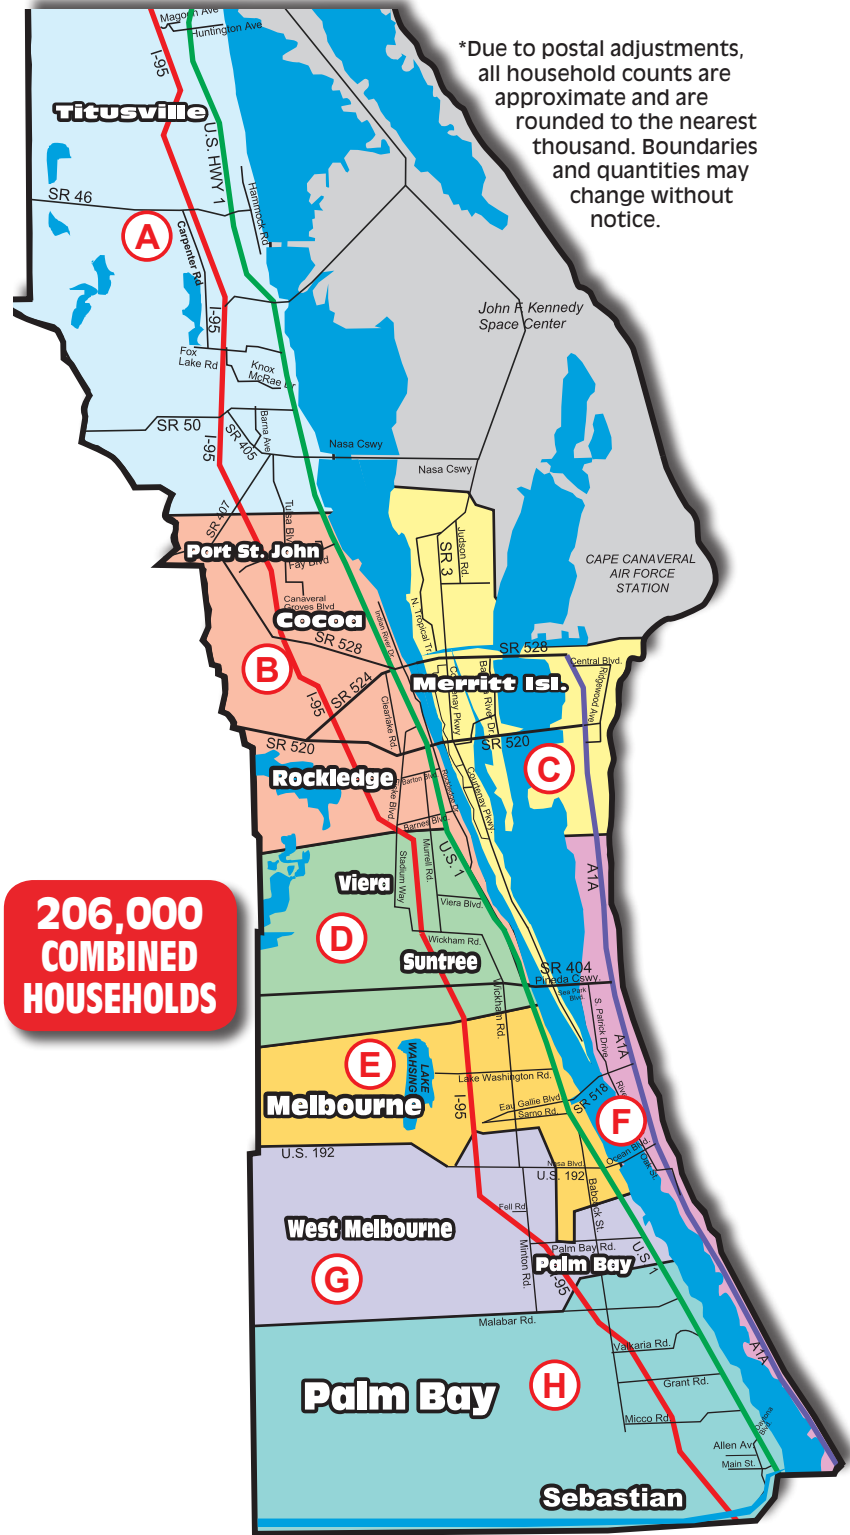

SavingsSafari®

The Ultimate Shoppers Guide™

Brevard County Distribution / Zone Map

NORTH BREVARD

Zipcodes

Households

32754	4,000
32780	13,000
32796	5,000

A

Zipcodes

Households

32920	5,000
32931	6,500
32952	8,500
32953	9,000

C

**29,000
TOTAL
HOUSEHOLDS**

*Cape Canaveral • Cocoa Beach • Merritt Island

Zipcodes

Households

*PAFB • Satellite Beach • Indian Harbour Beach • Indialantic • Melbourne Beach

Zipcodes

Households

32904	12,000
32905	3,000
32907	16,000

G

**31,000
TOTAL
HOUSEHOLDS**

*West Melbourne • Palm Bay

Zipcodes

Households

32908	5,000
32909	13,000
32949	1,000
32950	2,000
32976	5,000

H

**26,000
TOTAL
HOUSEHOLDS**

*Palm Bay • Bayside Lakes • Malabar • Grant • Sebastian

*Due to postal adjustments, all household counts are approximate and are rounded to the nearest thousand. Boundaries and quantities may change without notice.